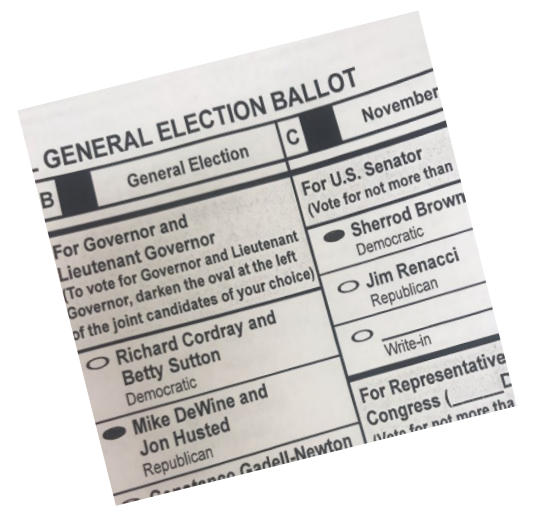

EARLY VOTING AT THE BOARD OF ELECTIONS!

Check in with your valid ID at the front counter

Wait for the elections clerk to retrieve and give you your ballot

Take your ballot to a privacy booth and fill in ovals to the left of your choices with the pen provided

Insert your ballot into the scanner to cast your vote